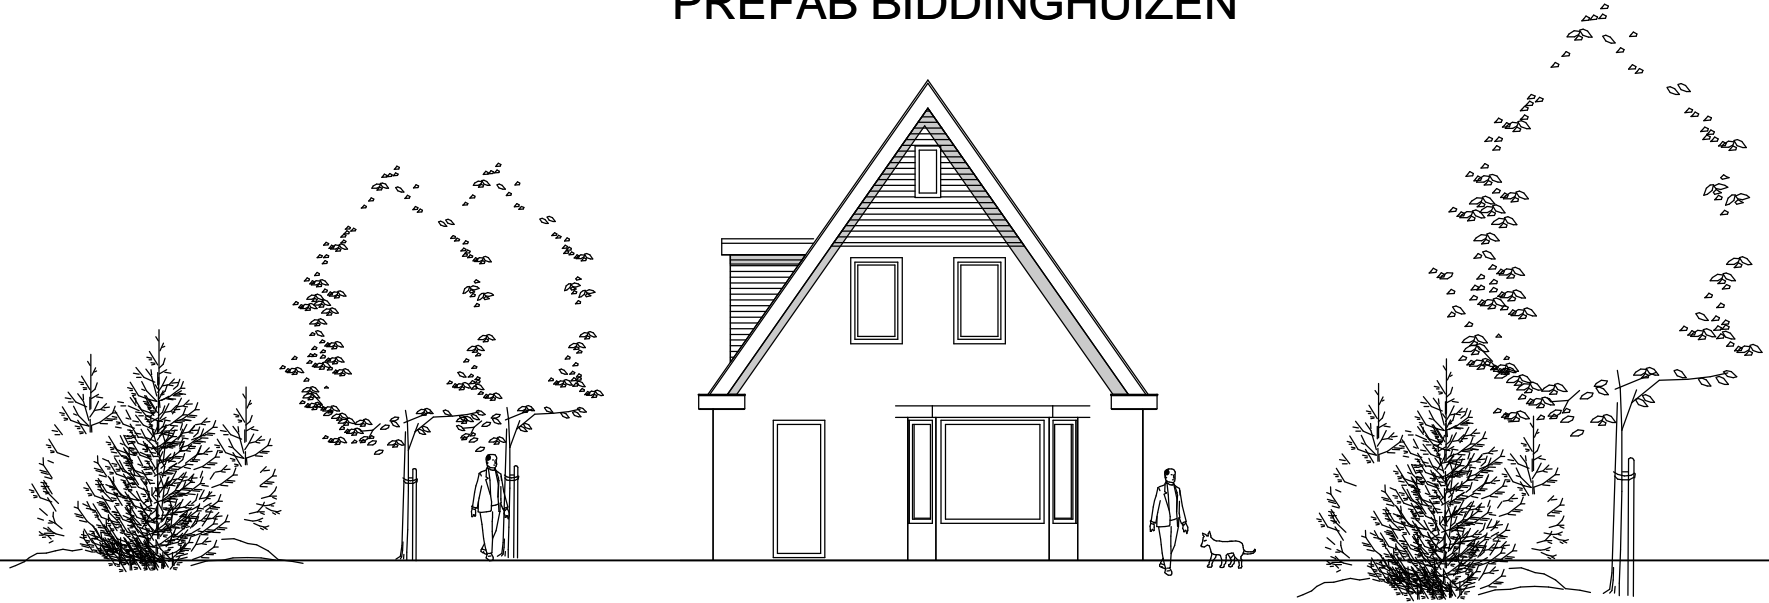

ALCIDES-WONING TYPE P21

PREFAB BIDDINGHUIZEN

BEGANEGROUND

VERDIEPING

ZOLDER